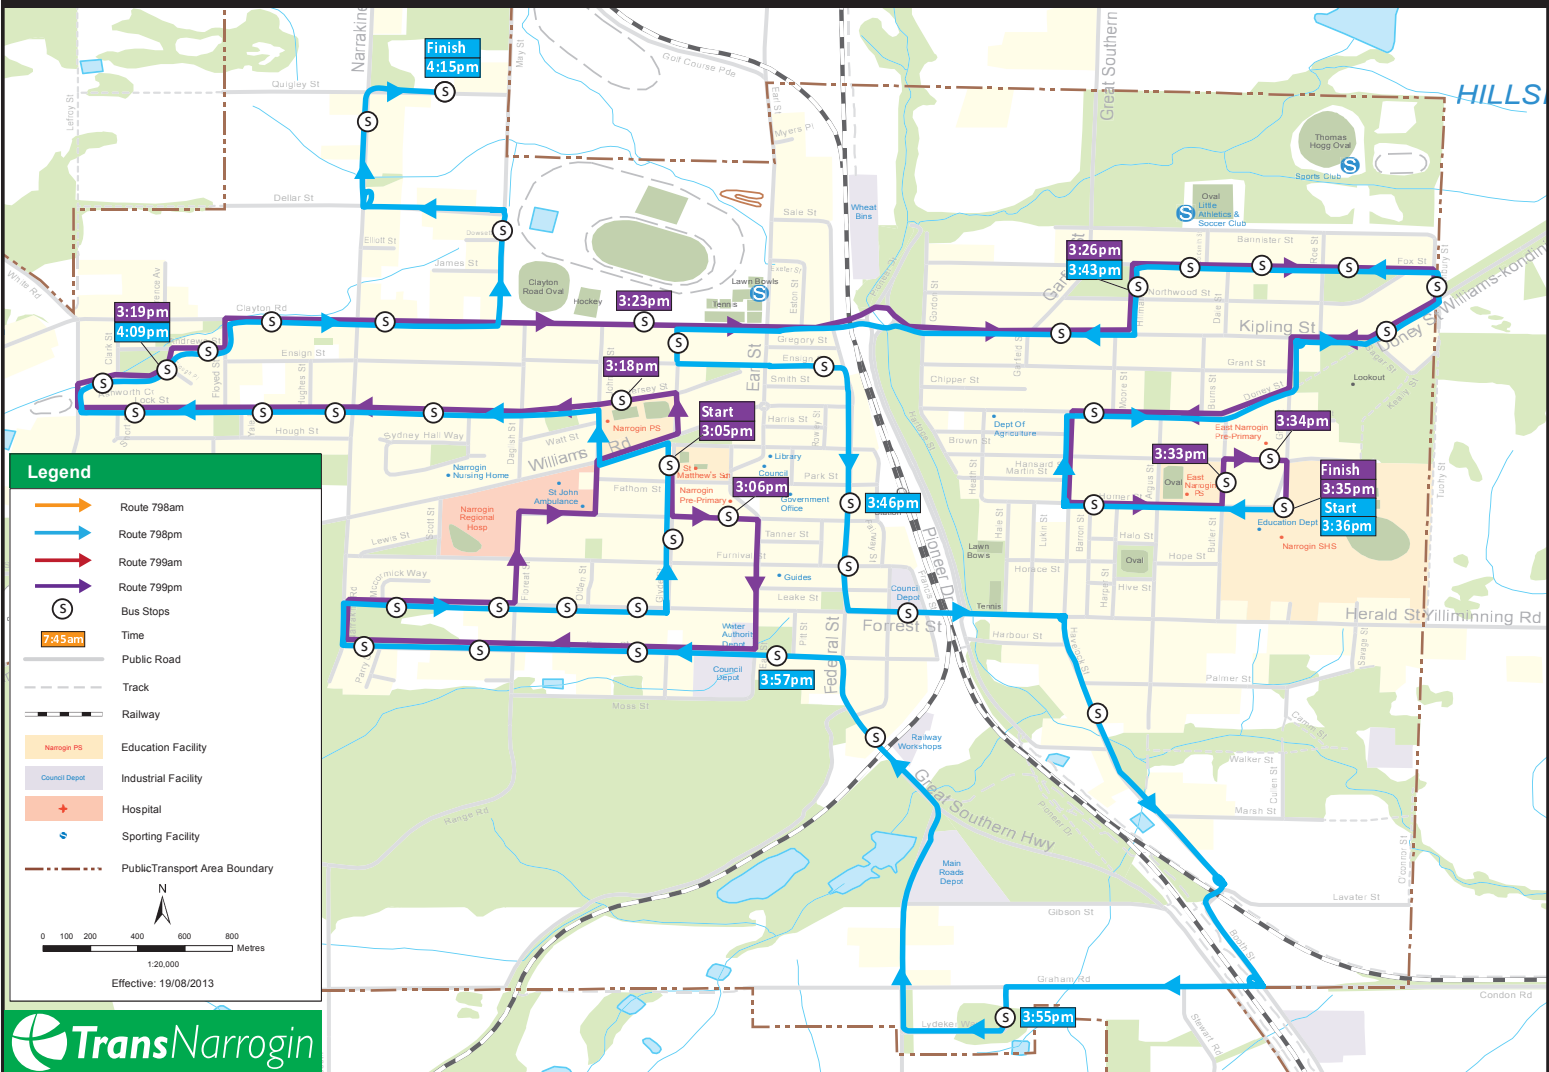

TransNarrogin Morning School Routes 798am & 799am

TransNarrogin Afternoon School Routes 799pm & 798pm

Legend

- Route 798am
- Route 798pm
- Route 799am
- Route 799pm
- Bus Stops
- Time
- Public Road
- Track
- Railway
- Education Facility
- Industrial Facility
- Hospital
- Sporting Facility
- Public Transport Area Boundary

0 100 200 400 600 800 Metres
1:20,000
Effective: 19/08/2013